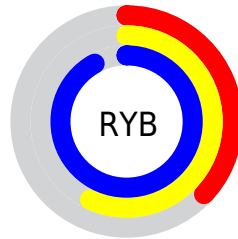

Details

The XYZ color **35.1368, 39.4285, 84.3558** is a light color, and the websafe version is hex **3399CC**. The color can be described as light muted azure. A complement of this color would be **47.6741, 41.2550, 16.0417**, and the grayscale version is **32.4508, 34.1408, 37.1793**.

A 20% lighter version of the original color is **59.9523, 71.2419, 105.1990**, and **15.4570, 17.7281, 45.2550** is the 20% darker color. If you saturate the color by 10%, you get **31.2250, 34.6531, 83.6410**, and if you desaturate by 10%, it is **39.9244, 44.8641, 85.1534**.

Distribution

Red (37%)

Green (69%)

Blue (92%)

Red (37%)

Yellow (57%)

Blue (92%)

Cyan (60%)