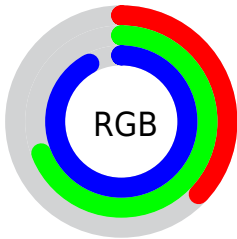

Distribution

Red (37%)

Green (69%)

Blue (92%)