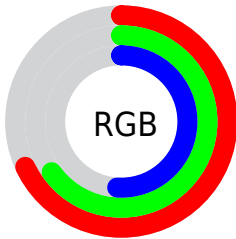

Distribution

Red (68%)

Green (65%)

Blue (51%)