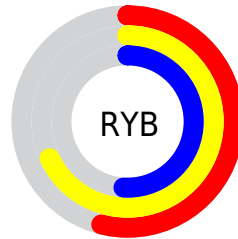

Details

The XYZ color **35.0816, 38.1334, 26.6306** is a light color, and the websafe version is hex **999966**. A complement of this color would be **25.5528, 25.3707, 43.0857**, and the grayscale version is **35.6358, 37.4917, 40.8284**.

A 20% lighter version of the original color is **66.9816, 72.3195, 55.2285**, and **15.3244, 16.8337, 10.0310** is the 20% darker color. If you saturate the color by 10%, you get **33.5792, 36.8332, 20.8745**, and if you desaturate by 10%, it is **36.7895, 39.5317, 33.4194**.

Distribution

Red (68%)

Green (65%)

Blue (51%)

Red (54%)

Yellow (68%)

Blue (51%)

Cyan (0%)