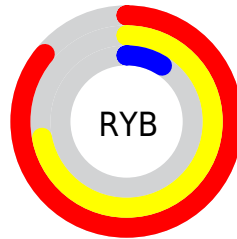

Red (86%)

Yellow (72%)

Blue (9%)