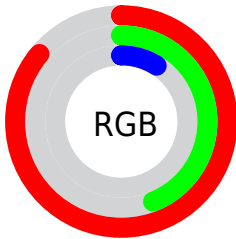

Distribution

Red (86%)

Green (44%)

Blue (9%)