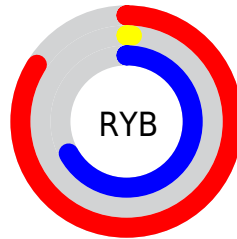

- Red (84%)
- Yellow (1%)
- Blue (67%)