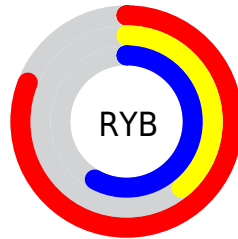

Details

The XYZ color **35.1819, 24.1521, 30.4113** is a light color, and the websafe version is hex **CC6699**. A complement of this color would be **33.3897, 49.2645, 40.0995**, and the grayscale version is **23.5454, 24.7716, 26.9762**.

A 20% lighter version of the original color is **63.1738, 48.2595, 61.2437**, and **15.4827, 9.1881, 12.0238** is the 20% darker color. If you saturate the color by 10%, you get **32.6255, 20.3959, 25.3763**, and if you desaturate by 10%, it is **38.3255, 28.9413, 36.0768**.

Distribution

Red (81%)

Green (39%)

Blue (58%)

Red (81%)

Yellow (39%)

Blue (58%)

Cyan (0%)