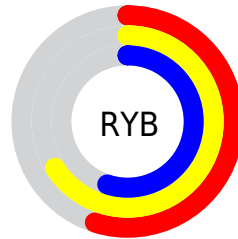

- Red (55%)
- Yellow (66%)
- Blue (55%)