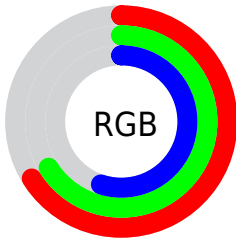

Distribution

- Red (66%)
- Green (66%)
- Blue (55%)