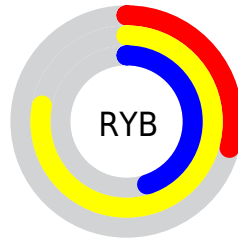

Details

The XYZ color **35.3013, 48.0373, 13.7149** is a dark color, and the websafe version is hex **99CC33**. The color can be described as middle muted chartreuse. A complement of this color would be **19.5170, 12.4210, 54.7977**, and the grayscale version is **39.1884, 41.2293, 44.8987**.

A 20% lighter version of the original color is **67.3223, 87.3484, 33.3903**, and **15.5075, 22.7932, 3.8694** is the 20% darker color. If you saturate the color by 10%, you get **33.5131, 47.1812, 10.7333**, and if you desaturate by 10%, it is **37.3681, 49.0160, 17.8021**.

Distribution

Red (62%)

Green (78%)

Blue (29%)

Red (29%)

Yellow (78%)

Blue (45%)

Cyan (21%)