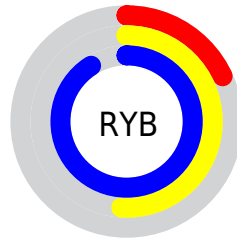

- Red (18%)
- Yellow (51%)
- Blue (91%)