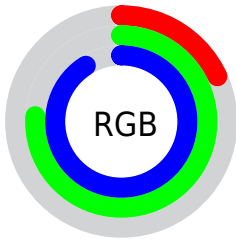

Distribution

- Red (18%)
- Green (76%)
- Blue (91%)