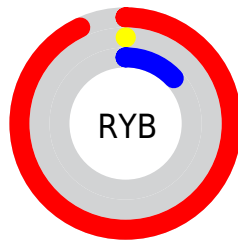

- Red (93%)
- Yellow (0%)
- Blue (13%)