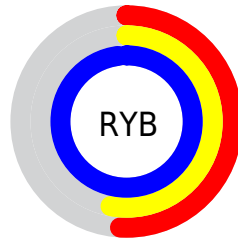

Details

The XYZ color **35.2825, 29.0388, 95.0122** is a light color, and the websafe version is hex **9999FF**. A complement of this color would be **76.7708, 88.0356, 34.0675**, and the grayscale version is **27.4291, 28.8575, 31.4258**.

A 20% lighter version of the original color is **57.0195, 54.0053, 102.0265**, and **15.5912, 11.8527, 52.5050** is the 20% darker color. If you saturate the color by 10%, you get **28.9050, 21.3180, 93.8587**, and if you desaturate by 10%, it is **43.3600, 38.7629, 96.4640**.

Distribution

Red (51%)

Green (53%)

Blue (98%)

Red (51%)

Yellow (53%)

Blue (98%)

Cyan (48%)

Magenta (46%)

Yellow (0%)

Black (2%)

Cyan (49%)

Magenta (47%)

Yellow (2%)

Brightness & Saturation Gradients

These gradients show how the XYZ color 35.2825, 29.0388, 95.0122 changes by changing the brightness by 10 percent. The first figure shows a shift by +10% for each color and the second figure -10%.