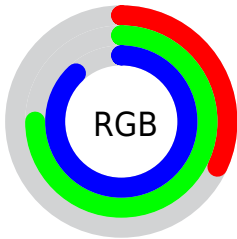

Distribution

- Red (32%)
- Green (75%)
- Blue (88%)