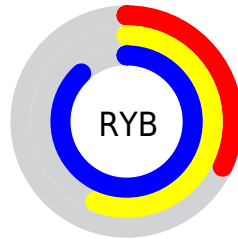

- Red (32%)
- Yellow (56%)
- Blue (88%)