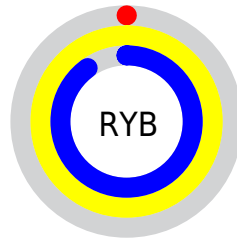

Red (0%)

Yellow (99%)

Blue (90%)