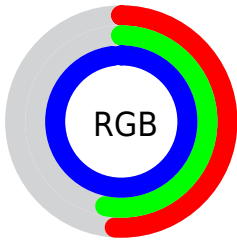

Distribution

Red (51%)

Green (53%)

Blue (98%)