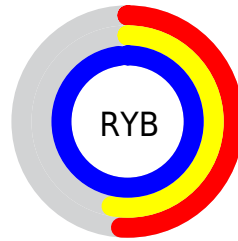

Details

The XYZ color **35.2825, 29.0388, 95.0122** is a light color, and the websafe version is hex **9999FF**. A complement of this color would be **76.7708, 88.0356, 34.0675**, and the grayscale version is **27.4291, 28.8575, 31.4258**.

A 20% lighter version of the original color is **57.0195, 54.0053, 102.0265**, and **15.5912, 11.8527, 52.5050** is the 20% darker color. If you saturate the color by 10%, you get **28.9050, 21.3180, 93.8587**, and if you desaturate by 10%, it is **43.3600, 38.7629, 96.4640**.

Distribution

Red (51%)

Green (53%)

Blue (98%)

Red (51%)

Yellow (53%)

Blue (98%)

Cyan (48%)

Magenta (46%)

Yellow (0%)

Black (2%)

Cyan (49%)

Magenta (47%)

Yellow (2%)

Brightness & Saturation Gradients

These gradients show how the XYZ color 35.2825, 29.0388, 95.0122 changes by changing the brightness by 10 percent. The first figure shows a shift by +10% for each color and the second figure -10%.