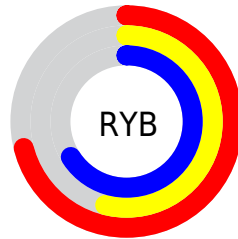

Details

The XYZ color **35.3985, 30.7010, 41.5963** is a light color, and the websafe version is hex **CC99CC**. A complement of this color would be **32.5508, 40.9771, 35.0498**, and the grayscale version is **30.7248, 32.3249, 35.2018**.

A 20% lighter version of the original color is **67.3452, 60.8206, 78.7111**, and **15.5212, 12.6899, 18.4610** is the 20% darker color. If you saturate the color by 10%, you get **32.5428, 25.7634, 38.2579**, and if you desaturate by 10%, it is **38.7123, 36.5221, 45.1861**.

Distribution

Red (71%)

Green (54%)

Blue (66%)

Red (71%)

Yellow (54%)

Blue (66%)

Cyan (0%)