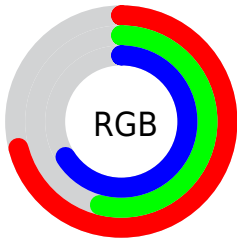

Distribution

Red (71%)

Green (54%)

Blue (66%)