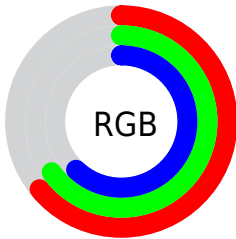

Distribution

- Red (64%)
- Green (65%)
- Blue (62%)