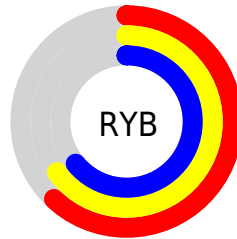

- Red (62%)
- Yellow (65%)
- Blue (64%)