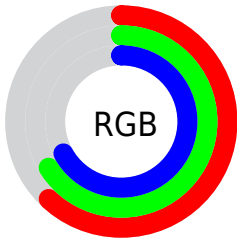

Distribution

- Red (62%)
- Green (66%)
- Blue (67%)