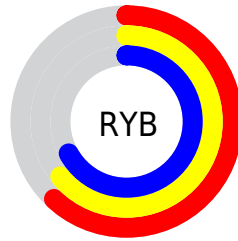

- Red (62%)
- Yellow (64%)
- Blue (67%)