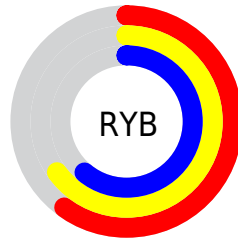

- Red (60%)
- Yellow (65%)
- Blue (61%)