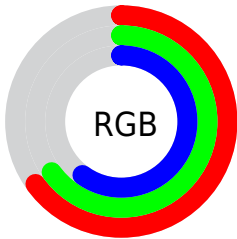

Distribution

- Red (65%)
- Green (65%)
- Blue (60%)