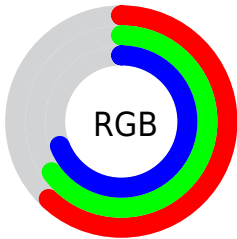

Distribution

- Red (62%)
- Green (65%)
- Blue (69%)