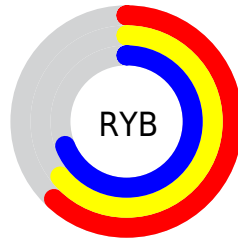

- Red (62%)
- Yellow (64%)
- Blue (69%)