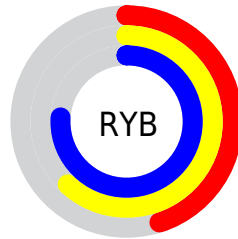

- Red (45%)
- Yellow (62%)
- Blue (76%)