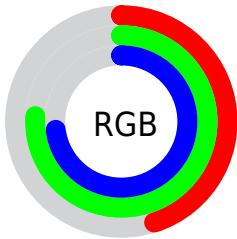

Distribution

- Red (45%)
- Green (76%)
- Blue (73%)