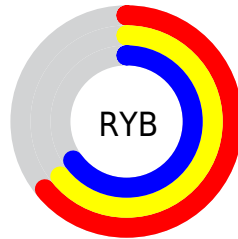

- Red (64%)
- Yellow (64%)
- Blue (65%)