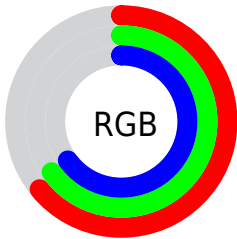

Distribution

- Red (64%)
- Green (65%)
- Blue (65%)