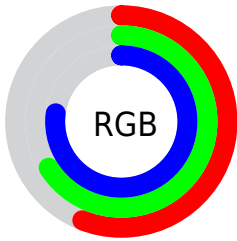

Distribution

Red (56%)

Green (66%)

Blue (77%)