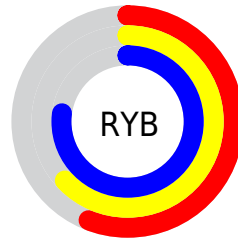

Details

The XYZ color **35.4213, 38.1579, 58.3216** is a light color, and the websafe version is hex **6699CC**. A complement of this color would be **42.2836, 42.5730, 31.5810**, and the grayscale version is **35.2780, 37.1152, 40.4184**.

A 20% lighter version of the original color is **67.5710, 72.3374, 104.1671**, and **15.5357, 16.8794, 28.4258** is the 20% darker color. If you saturate the color by 10%, you get **30.5409, 32.9785, 57.5798**, and if you desaturate by 10%, it is **41.0446, 43.9345, 59.1409**.

Distribution

Red (56%)

Green (66%)

Blue (77%)

Red (56%)

Yellow (63%)

Blue (77%)

Cyan (28%)

Magenta (14%)

Yellow (0%)

Black (23%)

Cyan (44%)

Magenta (34%)

Yellow (23%)

Brightness & Saturation Gradients

These gradients show how the XYZ color 35.4213, 38.1579, 58.3216 changes by changing the brightness by 10 percent. The first figure shows a shift by +10% for each color and the second figure -10%.