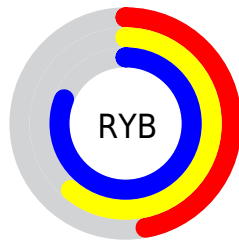

- Red (47%)
- Yellow (61%)
- Blue (81%)