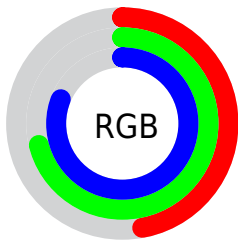

Distribution

- Red (47%)
- Green (71%)
- Blue (81%)