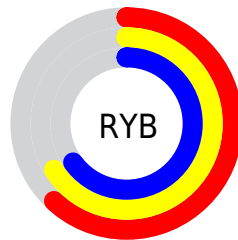

Details

The XYZ color **35.3463, 38.5605, 38.3809** is a light color, and the websafe version is hex **999999**. A complement of this color would be **35.2869, 35.7689, 42.5823**, and the grayscale version is **36.1498, 38.0325, 41.4173**.

A 20% lighter version of the original color is **67.4085, 72.9181, 74.1401**, and **15.4985, 17.1203, 16.6750** is the 20% darker color. If you saturate the color by 10%, you get **31.6877, 36.8335, 31.0704**, and if you desaturate by 10%, it is **39.4338, 40.4876, 46.7598**.

Distribution

Red (64%)

Green (66%)

Blue (62%)

Red (62%)

Yellow (66%)

Blue (65%)

Cyan (4%)