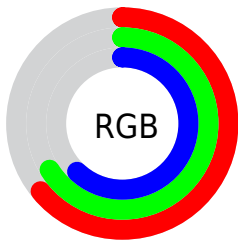

Distribution

Red (64%)

Green (66%)

Blue (62%)