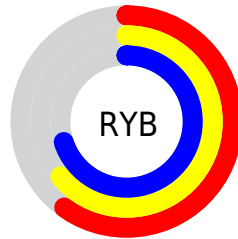

- Red (60%)
- Yellow (64%)
- Blue (70%)