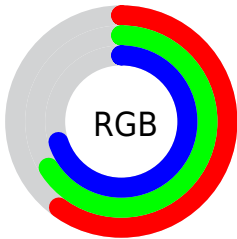

Distribution

- Red (60%)
- Green (66%)
- Blue (70%)