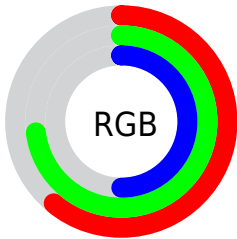

Distribution

- Red (61%)
- Green (73%)
- Blue (50%)