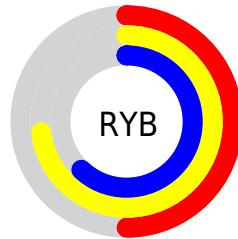

- Red (50%)
- Yellow (73%)
- Blue (62%)