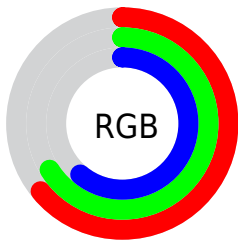

Distribution

- Red (64%)
- Green (66%)
- Blue (61%)