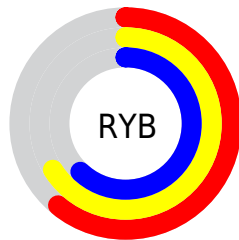

- Red (61%)
- Yellow (66%)
- Blue (62%)