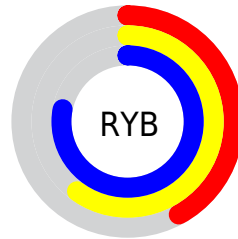

- Red (42%)
- Yellow (60%)
- Blue (78%)