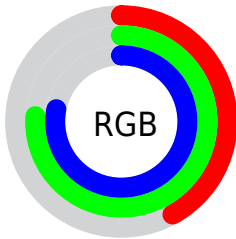

Distribution

- Red (42%)
- Green (76%)
- Blue (78%)