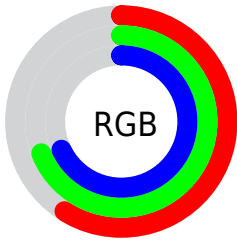

Distribution

- Red (59%)
- Green (69%)
- Blue (68%)