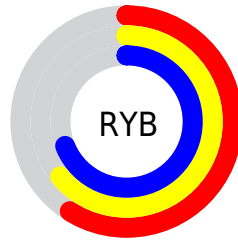

- Red (59%)
- Yellow (64%)
- Blue (69%)