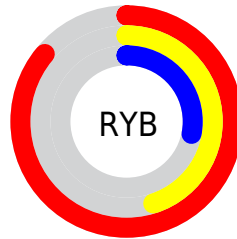

- Red (86%)
- Yellow (45%)
- Blue (28%)