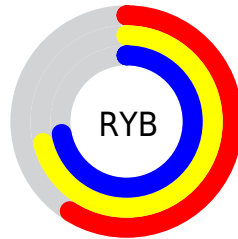

- Red (59%)
- Yellow (71%)
- Blue (72%)