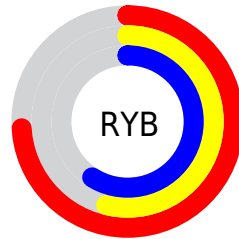

Details

The XYZ color **35.4369, 30.9121, 32.9531** is a light color, and the websafe version is hex **CC9999**. A complement of this color would be **36.3518, 44.8488, 47.8171**, and the grayscale version is **30.7292, 32.3295, 35.2068**.

A 20% lighter version of the original color is **67.5359, 61.2141, 65.3827**, and **15.6520, 12.8681, 13.4632** is the 20% darker color. If you saturate the color by 10%, you get **31.9086, 25.5730, 26.4817**, and if you desaturate by 10%, it is **39.5757, 37.2505, 40.3100**.

Distribution

Red (74%)

Green (54%)

Blue (59%)

Red (74%)

Yellow (54%)

Blue (59%)

Cyan (0%)

Magenta (28%)

Yellow (21%)

Black (26%)

Cyan (26%)

Magenta (46%)

Yellow (41%)

Brightness & Saturation Gradients

These gradients show how the XYZ color 35.4369, 30.9121, 32.9531 changes by changing the brightness by 10 percent. The first figure shows a shift by +10% for each color and the second figure -10%.