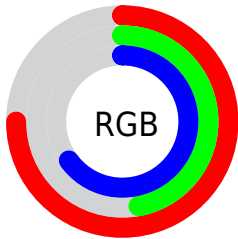

Distribution

Red (75%)

Green (47%)

Blue (65%)