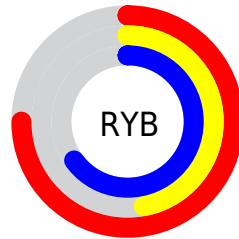

Details

The XYZ color **35.4297, 27.4294, 39.9863** is a light color, and the websafe version is hex **CC6699**. A complement of this color would be **31.7073, 43.7374, 33.5609**, and the grayscale version is **27.6391, 29.0785, 31.6664**.

A 20% lighter version of the original color is **67.5527, 55.4851, 76.2565**, and **15.5392, 10.8124, 17.4877** is the 20% darker color. If you saturate the color by 10%, you get **32.7475, 23.0258, 36.1294**, and if you desaturate by 10%, it is **38.6083, 32.7742, 44.1660**.

Distribution

Red (75%)

Green (47%)

Blue (65%)

Red (75%)

Yellow (47%)

Blue (65%)

Cyan (0%)