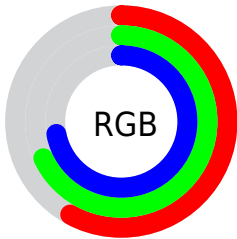

Distribution

Red (58%)

Green (68%)

Blue (72%)