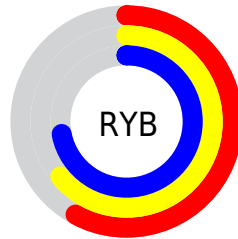

Details

The XYZ color **35.5234, 39.5091, 50.5535** is a light color, and the websafe version is hex **999999**. A complement of this color would be **36.8521, 36.2877, 32.6663**, and the grayscale version is **36.3915, 38.2867, 41.6942**.

A 20% lighter version of the original color is **67.4108, 74.1363, 92.4182**, and **15.6905, 17.7732, 23.7227** is the 20% darker color. If you saturate the color by 10%, you get **31.5435, 36.0391, 50.0941**, and if you desaturate by 10%, it is **40.0647, 43.3257, 51.0515**.

Distribution

Red (58%)

Green (68%)

Blue (72%)

Red (58%)

Yellow (64%)

Blue (72%)

Cyan (20%)