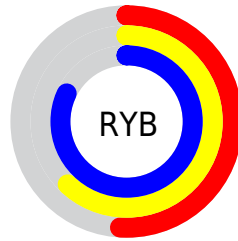

- Red (51%)
- Yellow (62%)
- Blue (82%)