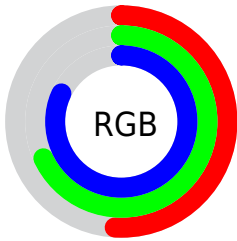

Distribution

- Red (51%)
- Green (68%)
- Blue (82%)