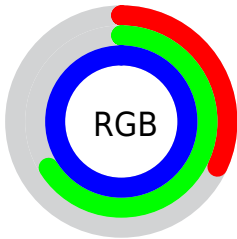

Distribution

- Red (32%)
- Green (66%)
- Blue (100%)