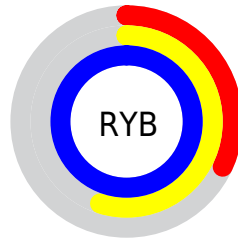

- Red (32%)
- Yellow (55%)
- Blue (100%)