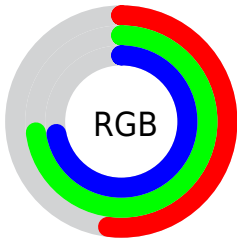

Distribution

Red (52%)

Green (73%)

Blue (72%)