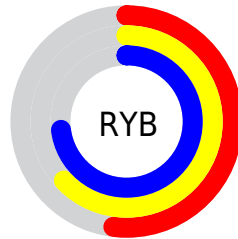

Details

The XYZ color **35.6219, 43.4422, 51.3075** is a light color, and the websafe version is hex **99CCCC**. A complement of this color would be **32.8757, 28.6922, 26.7288**, and the grayscale version is **37.9459, 39.9220, 43.4751**.

A 20% lighter version of the original color is **67.8256, 80.3011, 93.5862**, and **15.7251, 20.0922, 24.1685** is the 20% darker color. If you saturate the color by 10%, you get **32.8617, 42.0328, 50.6194**, and if you desaturate by 10%, it is **38.9040, 45.1228, 52.0260**.

Distribution

Red (52%)

Green (73%)

Blue (72%)

Red (52%)

Yellow (63%)

Blue (73%)

Cyan (29%)