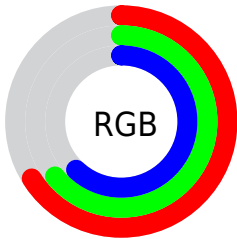

Distribution

Red (66%)

Green (64%)

Blue (62%)