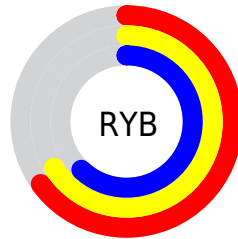

# Details

The XYZ color **35.5955, 37.3444, 37.6799** is a light color, and the websafe version is hex **999999**. A complement of this color would be **34.0888, 35.9364, 42.1860**, and the grayscale version is **35.5450, 37.3961, 40.7243**.

A 20% lighter version of the original color is **67.7732, 71.1551, 73.1131**, and **15.6505, 16.3629, 16.2434** is the 20% darker color. If you saturate the color by 10%, you get **33.0773, 34.4660, 30.1871**, and if you desaturate by 10%, it is **38.3769, 40.4321, 46.2367**.

# Distribution

Red (66%)

Green (64%)

Blue (62%)

Red (65%)

Yellow (66%)

Blue (62%)

Cyan (0%)