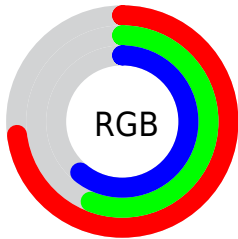

Distribution

- Red (73%)
- Green (56%)
- Blue (61%)