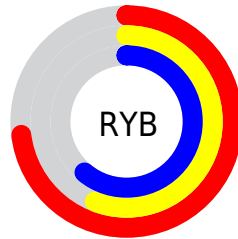

- Red (73%)
- Yellow (56%)
- Blue (61%)