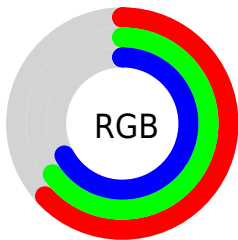

Distribution

- Red (63%)
- Green (65%)
- Blue (67%)