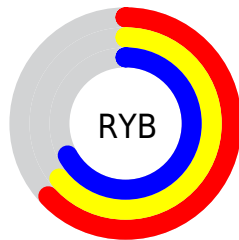

- Red (63%)
- Yellow (64%)
- Blue (67%)