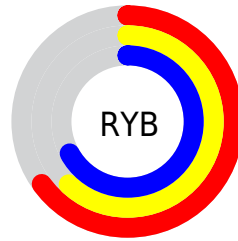

Details

The XYZ color **35.5139, 35.6095, 43.5296** is a light color, and the websafe version is hex **999999**. A complement of this color would be **35.6361, 39.2768, 38.0525**, and the grayscale version is **34.4044, 36.1962, 39.4176**.

A 20% lighter version of the original color is **67.6459, 68.6091, 81.6291**, and **15.6577, 15.4921, 19.6178** is the 20% darker color. If you saturate the color by 10%, you get **31.7088, 29.6158, 42.5738**, and if you desaturate by 10%, it is **39.7722, 42.4413, 44.6244**.

Distribution

Red (65%)

Green (62%)

Blue (67%)

Red (65%)

Yellow (62%)

Blue (67%)

Cyan (2%)