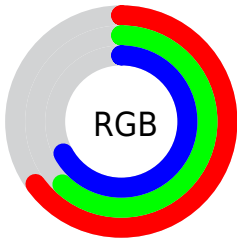

Distribution

Red (65%)

Green (62%)

Blue (67%)