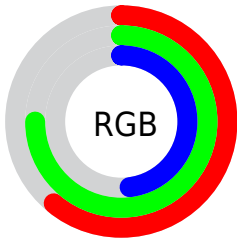

Distribution

Red (61%)

Green (75%)

Blue (48%)