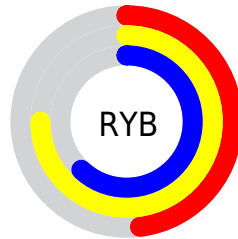

Details

The XYZ color **35.6989, 45.3249, 25.6059** is a light color, and the websafe version is hex **99CC99**. A complement of this color would be **30.2837, 25.0530, 51.9573**, and the grayscale version is **39.4315, 41.4850, 45.1772**.

A 20% lighter version of the original color is **67.6562, 82.8950, 53.5088**, and **15.7157, 21.0324, 9.5347** is the 20% darker color. If you saturate the color by 10%, you get **32.8309, 43.9721, 19.8542**, and if you desaturate by 10%, it is **38.9482, 46.8504, 32.5823**.

Distribution

Red (61%)

Green (75%)

Blue (48%)

Red (48%)

Yellow (75%)

Blue (62%)

Cyan (18%)