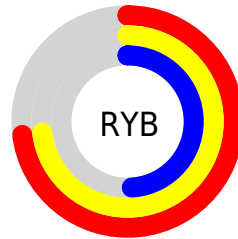

Details

The XYZ color **35.6091, 35.3370, 24.0127** is a light color, and the websafe version is hex **CC9966**. A complement of this color would be **28.8961, 31.2719, 50.9675**, and the grayscale version is **33.8261, 35.5877, 38.7550**.

A 20% lighter version of the original color is **67.6984, 67.8299, 51.1194**, and **15.7360, 15.3142, 8.7832** is the 20% darker color. If you saturate the color by 10%, you get **33.0538, 31.9345, 17.8949**, and if you desaturate by 10%, it is **38.5073, 39.0699, 31.3402**.

Distribution

Red (73%)

Green (61%)

Blue (49%)

Red (73%)

Yellow (73%)

Blue (49%)

Cyan (0%)