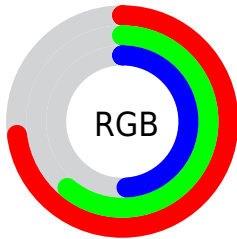

Distribution

Red (73%)

Green (61%)

Blue (49%)