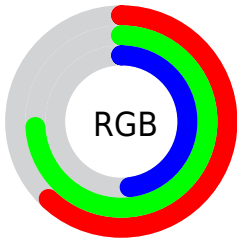

Distribution

- Red (62%)
- Green (74%)
- Blue (48%)