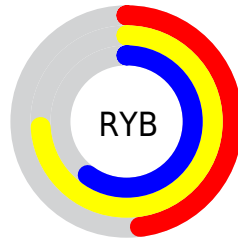

- Red (48%)
- Yellow (74%)
- Blue (60%)