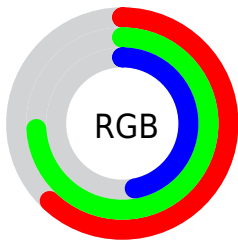

Distribution

Red (62%)

Green (74%)

Blue (47%)