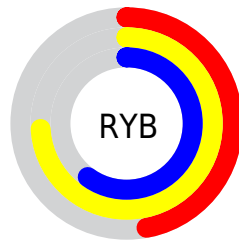

Details

The XYZ color **35.7493, 45.0448, 24.8995** is a light color, and the websafe version is hex **99CC99**. A complement of this color would be **28.9736, 24.0256, 51.2570**, and the grayscale version is **39.3250, 41.3730, 45.0552**.

A 20% lighter version of the original color is **67.7330, 82.5069, 52.3999**, and **15.7672, 21.0665, 9.1965** is the 20% darker color. If you saturate the color by 10%, you get **33.0662, 43.7841, 19.3052**, and if you desaturate by 10%, it is **38.7806, 46.4616, 31.6973**.

Distribution

Red (62%)

Green (74%)

Blue (47%)

Red (47%)

Yellow (74%)

Blue (60%)

Cyan (16%)