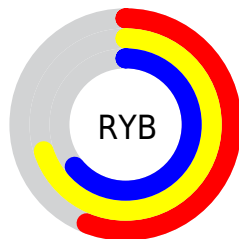

- Red (56%)
- Yellow (70%)
- Blue (64%)