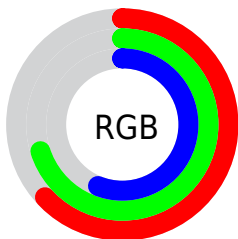

Distribution

- Red (63%)
- Green (70%)
- Blue (56%)