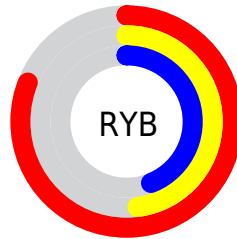

Details

The XYZ color **35.6163, 28.3543, 18.9250** is a dark color, and the websafe version is hex **CC6666**. A complement of this color would be **37.9099, 47.8801, 66.2751**, and the grayscale version is **27.4869, 28.9183, 31.4921**.

A 20% lighter version of the original color is **63.2708, 54.6003, 42.3261**, and **15.6372, 11.3945, 6.2257** is the 20% darker color. If you saturate the color by 10%, you get **32.5321, 23.8233, 12.8495**, and if you desaturate by 10%, it is **39.4002, 33.8608, 26.5413**.

Distribution

Red (81%)

Green (48%)

Blue (44%)

Red (81%)

Yellow (48%)

Blue (44%)

Cyan (0%)