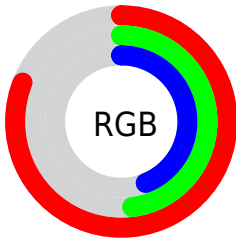

Distribution

Red (81%)

Green (48%)

Blue (44%)