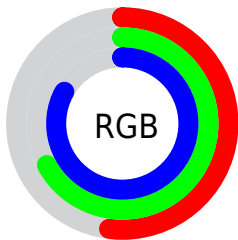

Distribution

- Red (52%)
- Green (67%)
- Blue (83%)