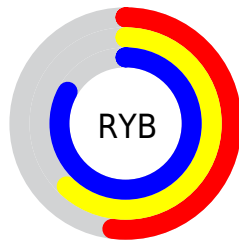

- Red (52%)
- Yellow (62%)
- Blue (83%)