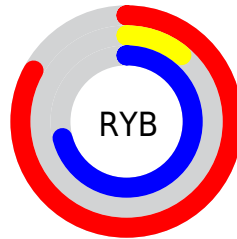

- Red (83%)
- Yellow (11%)
- Blue (71%)