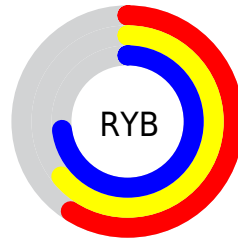

Details

The XYZ color **35.8134, 38.5004, 51.9981** is a light color, and the websafe version is hex **999999**. A complement of this color would be **39.8386, 40.6788, 35.0311**, and the grayscale version is **35.9908, 37.8652, 41.2352**.

A 20% lighter version of the original color is **68.1363, 72.8439, 94.4735**, and **15.8505, 17.1254, 24.6604** is the 20% darker color. If you saturate the color by 10%, you get **31.0074, 33.6145, 51.3090**, and if you desaturate by 10%, it is **41.2825, 43.9024, 52.7532**.

Distribution

Red (59%)

Green (66%)

Blue (73%)

Red (59%)

Yellow (64%)

Blue (73%)

Cyan (19%)