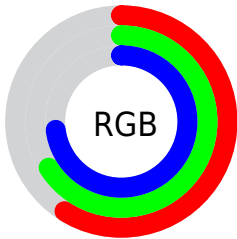

Distribution

Red (59%)

Green (66%)

Blue (73%)