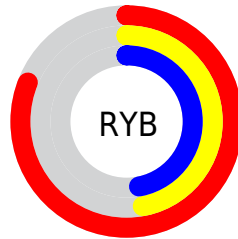

Details

The XYZ color **35.7191, 27.8151, 21.2555** is a dark color, and the websafe version is hex **CC6666**. A complement of this color would be **41.0625, 53.0044, 66.4623**, and the grayscale version is **27.1223, 28.5348, 31.0744**.

A 20% lighter version of the original color is **63.4389, 53.7436, 46.0597**, and **15.8145, 11.0862, 7.4372** is the 20% darker color. If you saturate the color by 10%, you get **32.4062, 22.9692, 14.6644**, and if you desaturate by 10%, it is **39.8354, 33.8429, 29.4245**.

Distribution

Red (81%)

Green (47%)

Blue (47%)

Red (81%)

Yellow (47%)

Blue (47%)

Cyan (0%)