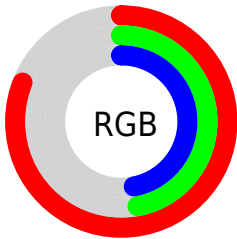

Distribution

Red (81%)

Green (47%)

Blue (47%)